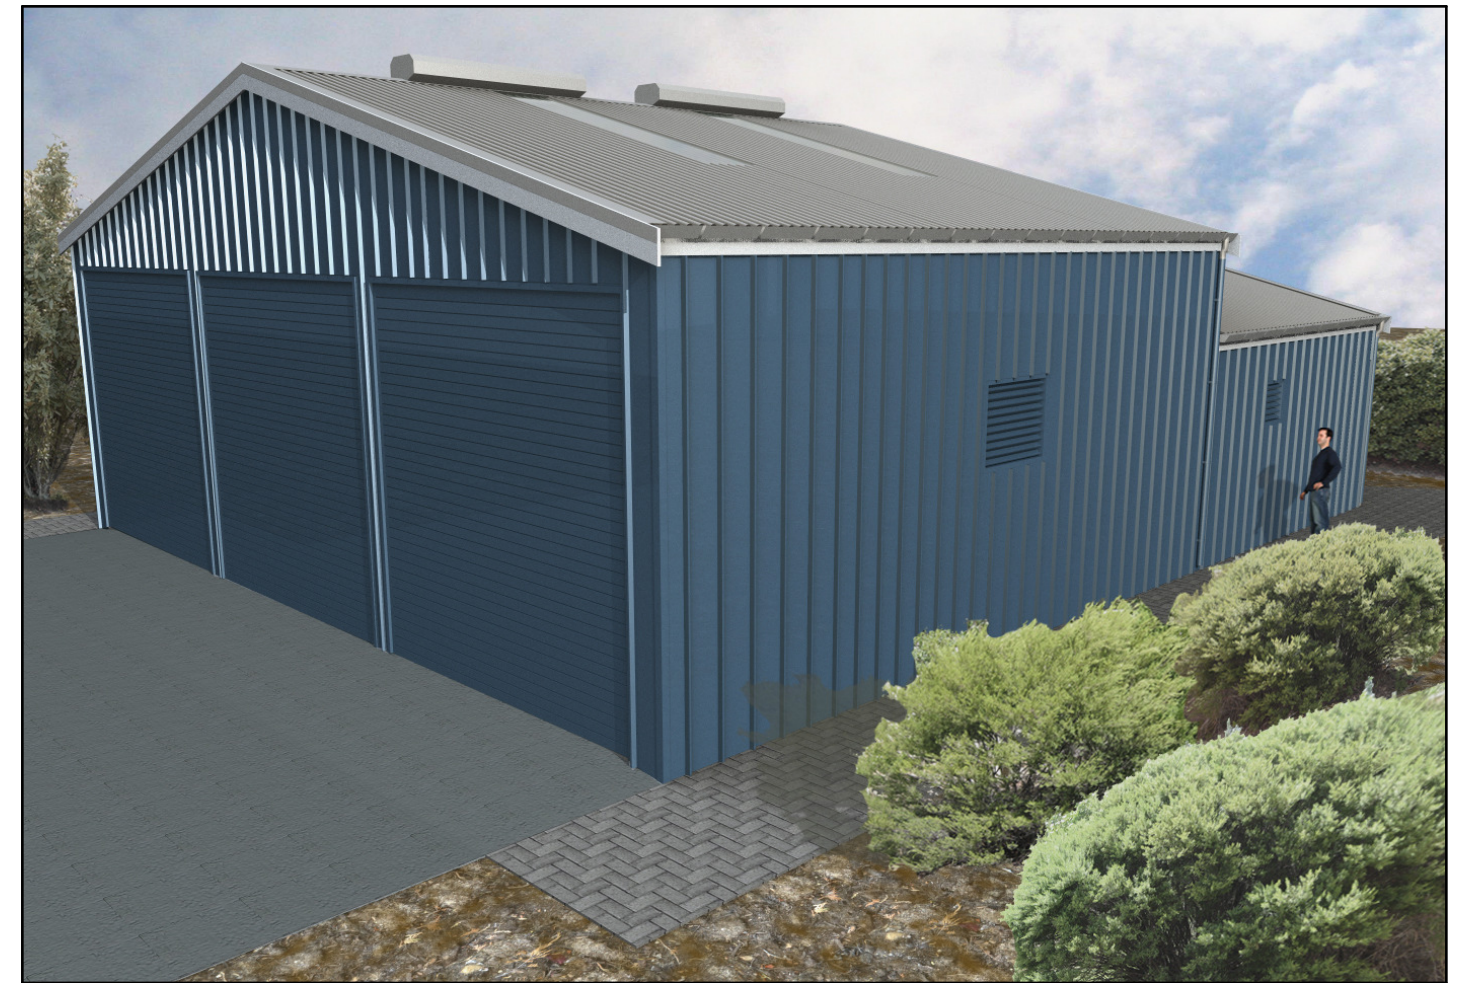

PLAN

INDICATIVE METAL CLAD OPTION

BUSH FIRE STATION WITH MODERATE AMENITIES
 CAPACITY FOR - 3 TANKERS
 SUITABLE FOR TOWN BRIGADES WITH UP TO 20 ACTIVE MEMBERS

DEPARTMENT OF FIRE & EMERGENCY SERVICES
 STANDARD COUNTRY FACILITY

BUSH FIRE BRIGADE - 3 BAY